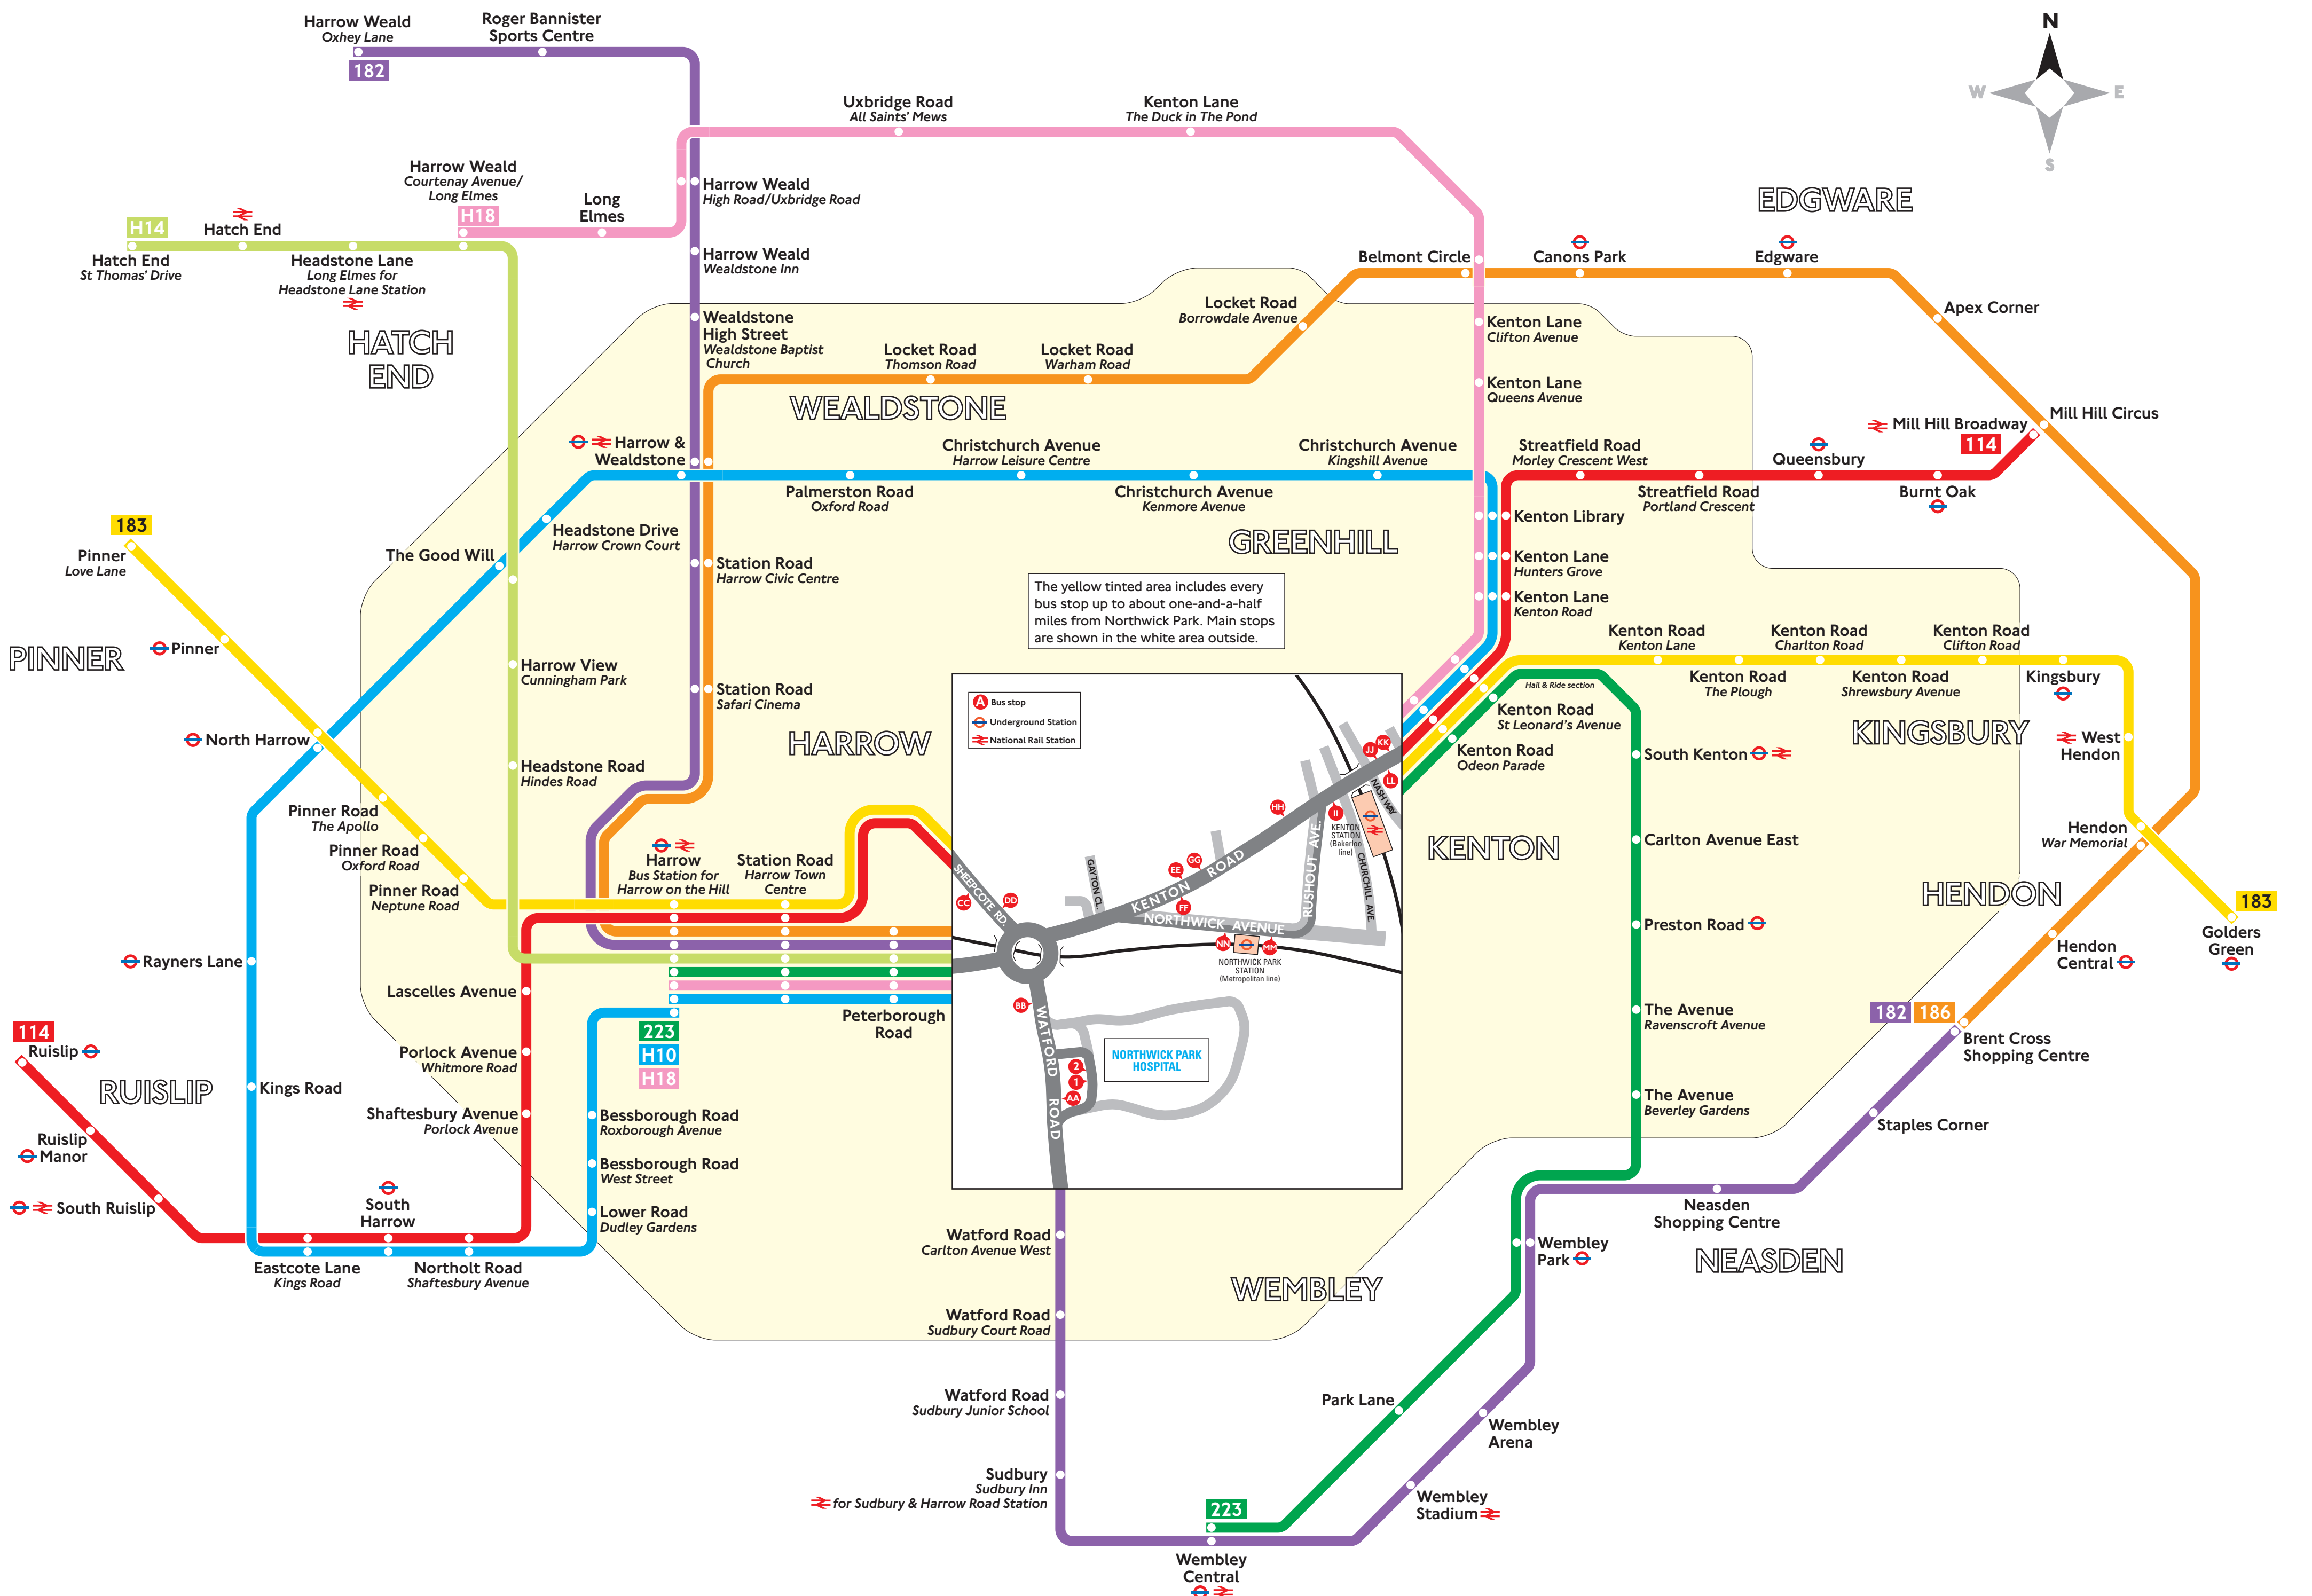

Bus services from Kenton

© Copyright Transport for London
Information correct from 26 April 2003

Key

- 114 Daytime routes in black
- N18 Night buses in blue
- Connections with London Underground
- Connections with National Rail

Red discs show the bus stop you need for your chosen bus service. The disc **A** appears on the top of the bus stop in the street (see map of town centre in centre of diagram).

Route finder

Bus service	Towards	Bus stop
114	Mill Hill Broadway	CC CO HH KK
	Ruislip	CC FF II LL
182	Brent Cross Shopping Centre	AA
	Harrow Weald Oxhey Lane	BB
183	Golders Green	CC DD EE JJ
	Pinner	CC FF II LL
186	Brent Cross Shopping Centre	2
	Edgware	2
223	Harrow	FF II LL 2
	Wembley	CC DD EE JJ 1
H10	Harrow direct	1 2 3 4
	Harrow via Kenton Lane	EE GG HH KK MM 1
H14	Hatch End	3
H18	Harrow	1 2 3 4
	Harrow Weald Long Elmes	EE GG HH KK MM

Night buses

Bus service	Towards	Bus stop
N18	Harrow Weald	BB
	Trafalgar Square	AA

Destination finder

Destination	Bus service	Bus stop
A		
Apex Corner	186	2
B		
Baker Street	N18	AA
Belmont Circle	186	2
	H18	EE GG HH KK MM

Destination	Bus service	Bus stop
Bessborough Road	H10	EE GG HH KK MM 1
Brent Cross Shopping Centre	182	AA
	186	2
Burnt Oak	114	CC DD EE JJ
C		
Canons Park	186	2
Carlton Avenue East	223	GG HH JJ 1
Christchurch Avenue	H10	EE GG HH KK MM 1
E		
Edgware	186	2
G		
Golders Green	183	CC DD EE JJ
H		
Harrow & Wealdstone	182, N18	BB
	186	2
	H10	EE GG HH KK MM 1
Harrow Bus Station for Harrow on the Hill	114, 183	CC FF II LL
	182, N18	BB
	186, H14	2
	223	FF II LL 2
	H10	EE GG HH KK MM 2
	H18	EE GG HH KK MM
Harrow Civic Centre	182, N18	BB
	186	2
Harrow View Cunningham Park	H14	2
Harrow Weald	182, N18	BB
	H18	EE GG HH KK MM
Hatch End	H14	2
Headstone Drive Harrow Crown Court	H10	EE GG HH KK MM 1
Headstone Lane	H14	2
Headstone Road Hindes Road	H14	2
Hendon War Memorial	183	CC DD EE JJ
	186	2
Hendon Central	186	2
K		
Kensal Green	N18	AA
Kenton Lane Hunters Grove and Kenton Road	114	CC DD EE JJ
	H10	EE GG HH KK MM 1
	H18	EE GG HH KK MM

Destination	Bus service	Bus stop
Kenton Library	114	CC DD EE JJ
	H10	EE GG HH KK MM 1
	H18	EE GG HH KK MM
Kenton Road Odeon Parade and St. Leonard's Avenue	114	CC DD EE JJ
	183	CC DD EE JJ
	223	GG HH JJ 1
	H10	EE GG HH KK MM 1
	H14	2
	H18	EE GG HH KK MM
Kingsbury	183	CC DD EE JJ
L		
Lascelles Avenue	114	CC FF II LL
Locket Road	186	2
Long Elmes	H14	2
	H18	EE GG HH KK MM
Lower Road Dudley Gardens	H10	EE GG HH KK MM 1
M		
Mill Hill Broadway	114	CC DD EE JJ
Mill Hill Circus	186	2
N		
Neasden Shopping Centre	182	AA
North Harrow	183	CC FF II LL
	H10	EE GG HH KK MM 1
	H14	2
	H18	EE GG HH KK MM
Northolt Road Shaftesbury Avenue	114	CC FF II LL
	H10	EE GG HH KK MM 1
O		
Oxford Circus	N18	AA
P		
Paddington Green	N18	AA
Palmerston Road Oxford Road	H10	EE GG HH KK MM 1
Peterborough Road	182, N18	BB
	186, H14	2
	223	FF II LL 2
	H18	EE GG HH KK MM
Piccadilly Circus	N18	AA
Pinner	183	CC FF II LL
Pinner Love Lane	183	CC FF II LL
Pinner Road	183	CC FF II LL
Porlock Avenue Whitmore Road	114	CC FF II LL
Preston Road	223	GG HH JJ 1
Q		
Queensbury	114	CC DD EE JJ